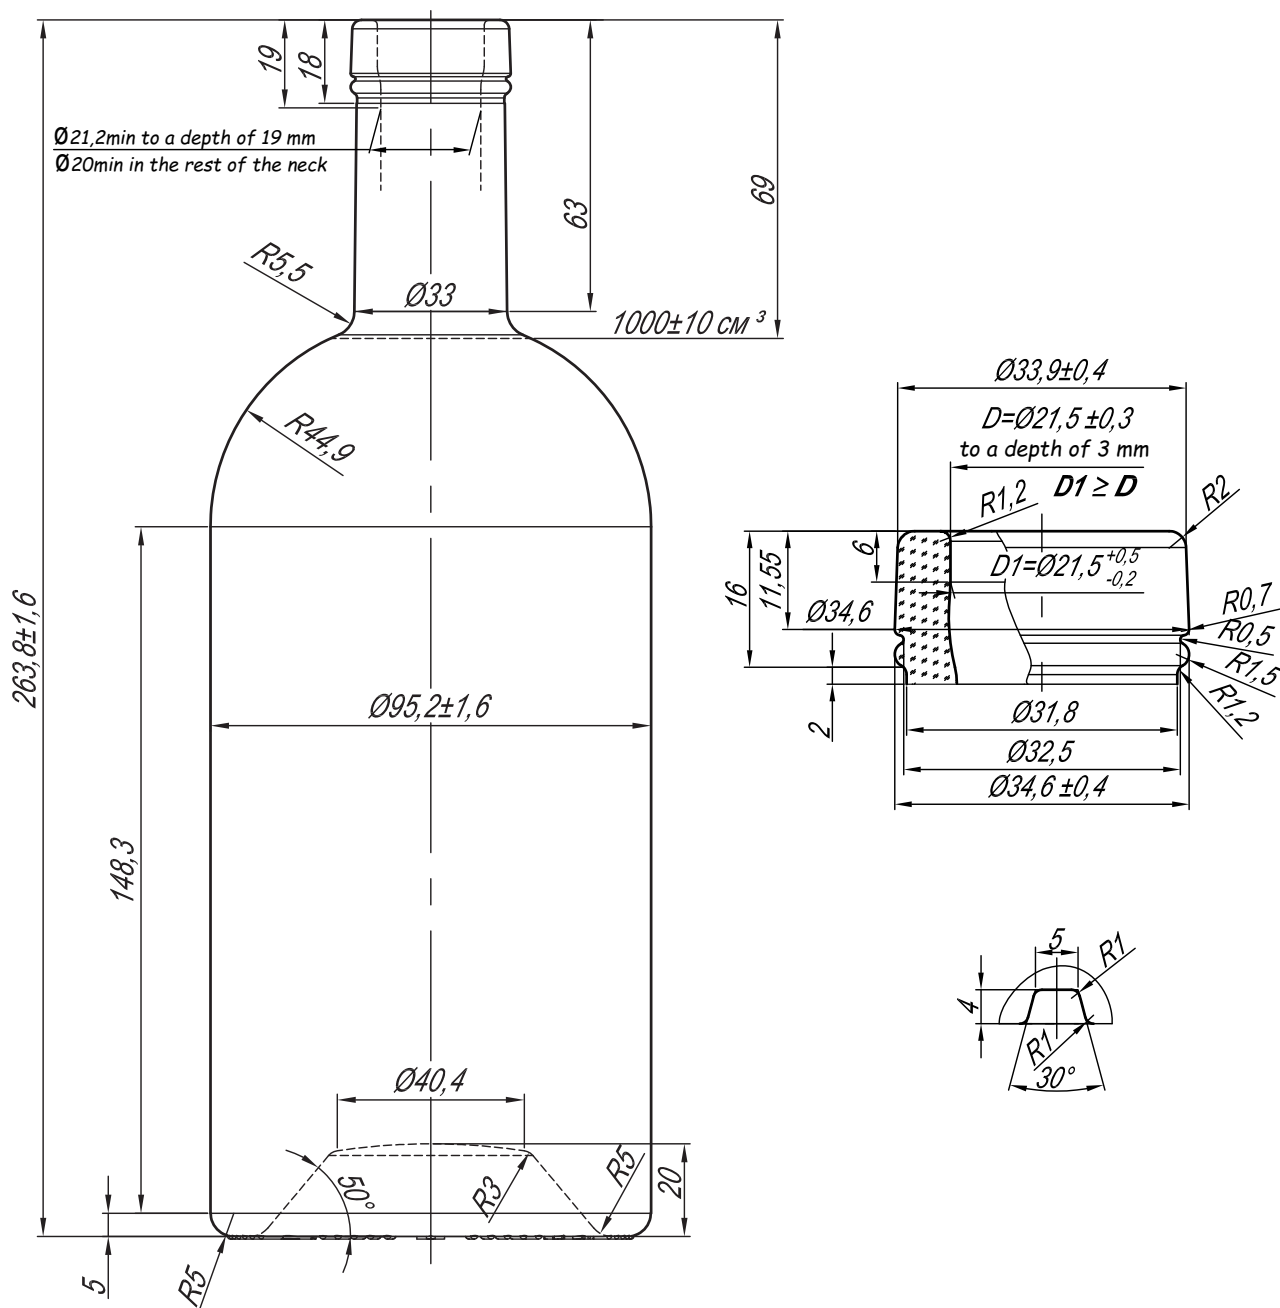

# STANDARD 2 1000

KMC  
G L A S S

- ⊘ Standard 2 1000

---

- ⊘ Weight - 670 g

---

- ⊘ Filling CAP - 1000 ml

---

- ⊘ Color - Flint

---

- ⊘ Diameter - 95.2 ± 1.6

www.kmc.glass  
sales@kmc.glass